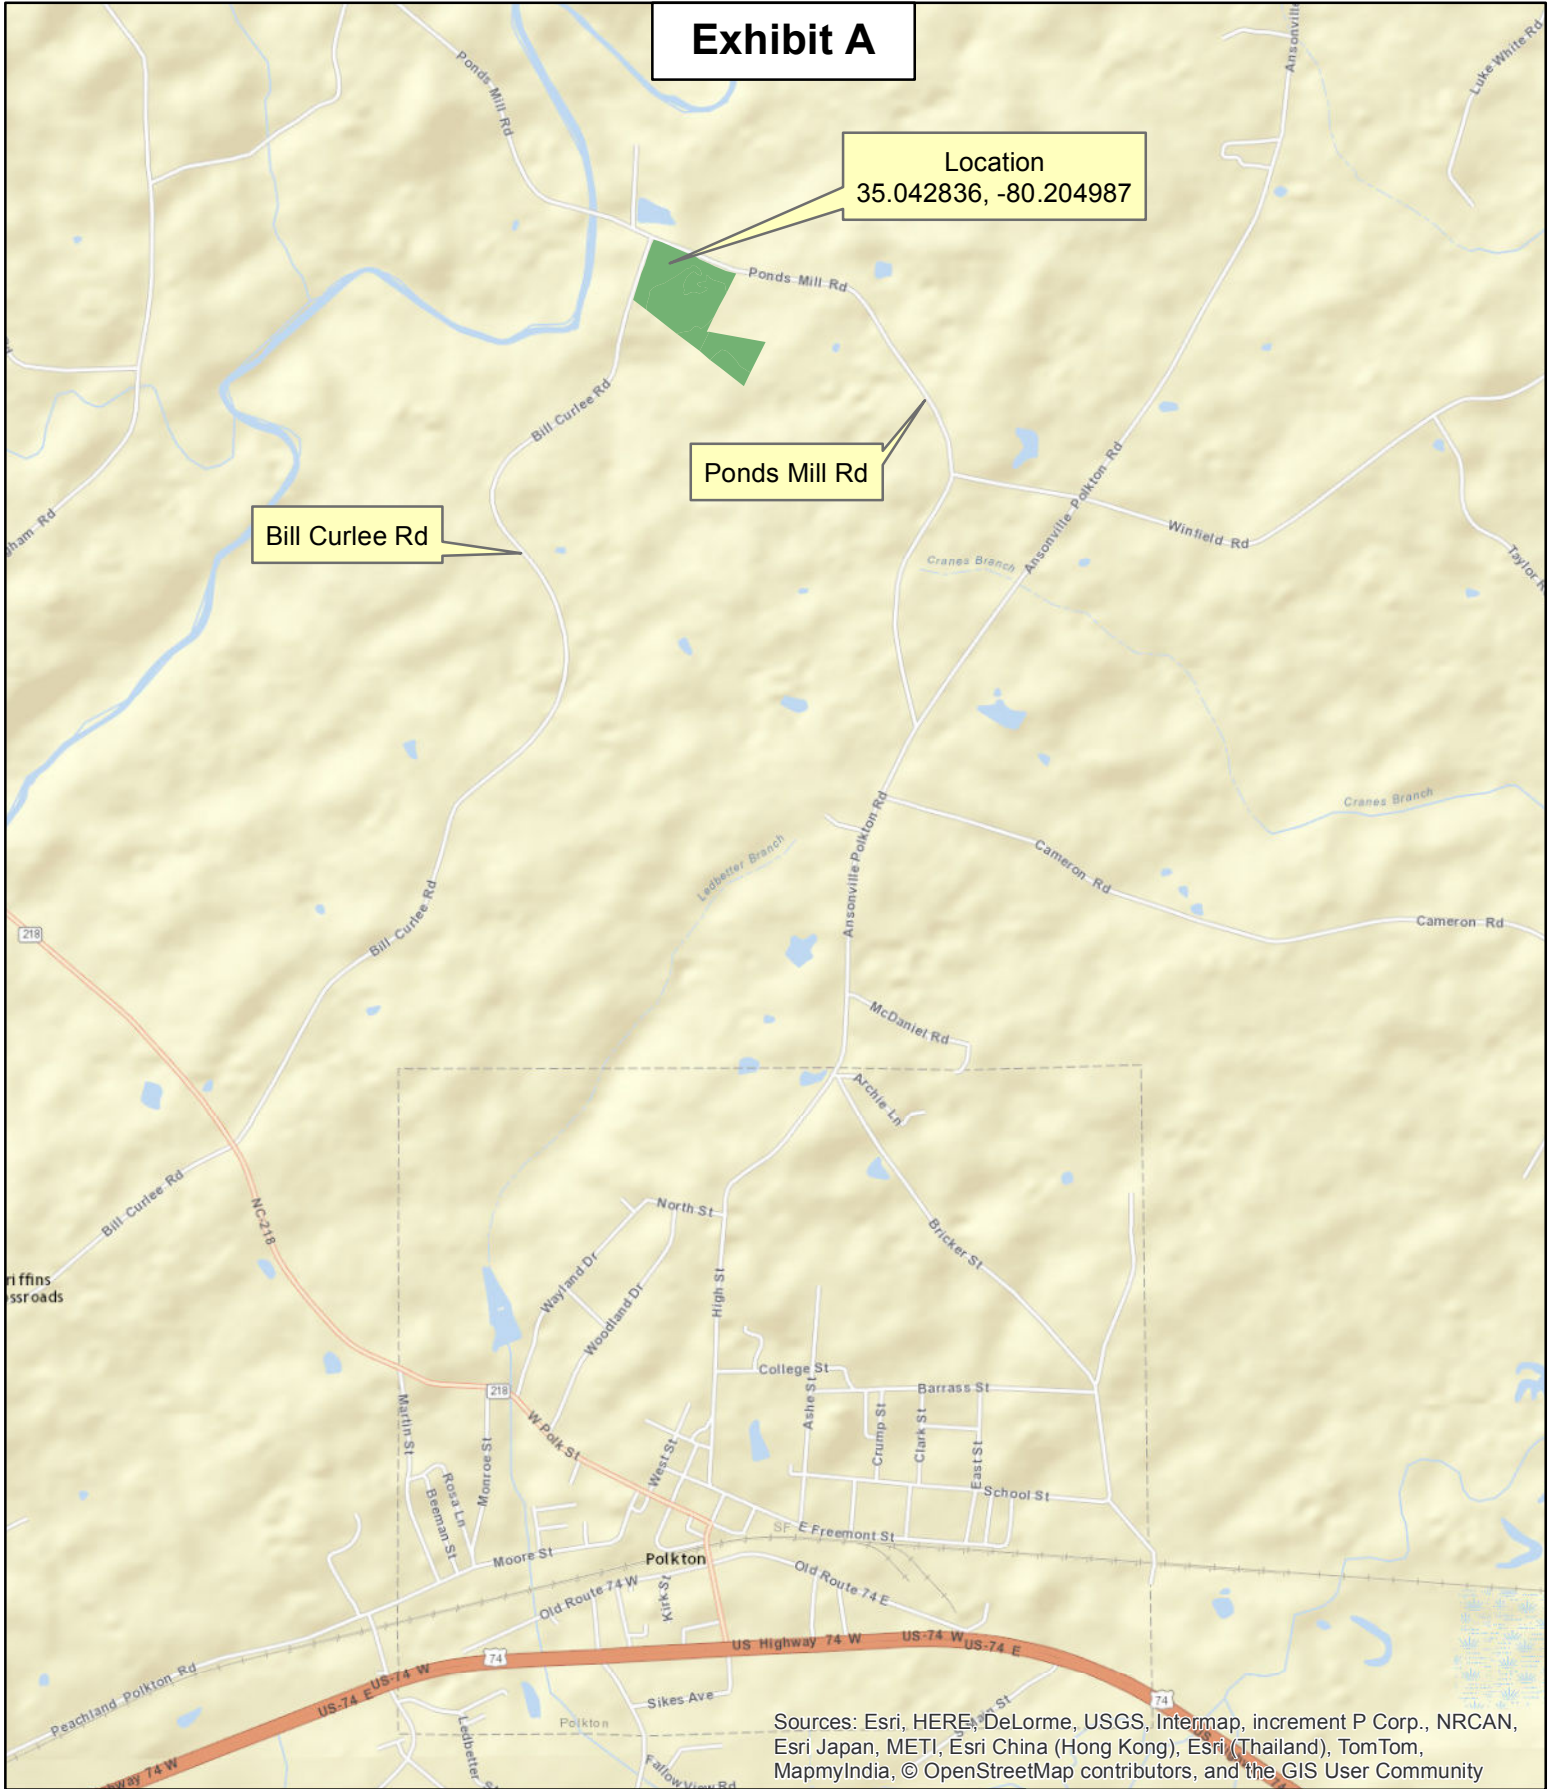

# Exhibit A

Location  
35.042836, -80.204987

Ponds Mill Rd

Bill Curlee Rd

Sources: Esri, HERE, DeLorme, USGS, Intermap, increment P Corp., NRCAN, Esri Japan, METI, Esri China (Hong Kong), Esri (Thailand), TomTom, MapmyIndia, © OpenStreetMap contributors, and the GIS User Community

## Location Map

Kaloczy Tract  
20.77 Acres  
Anson County, NC  
7-31-2015