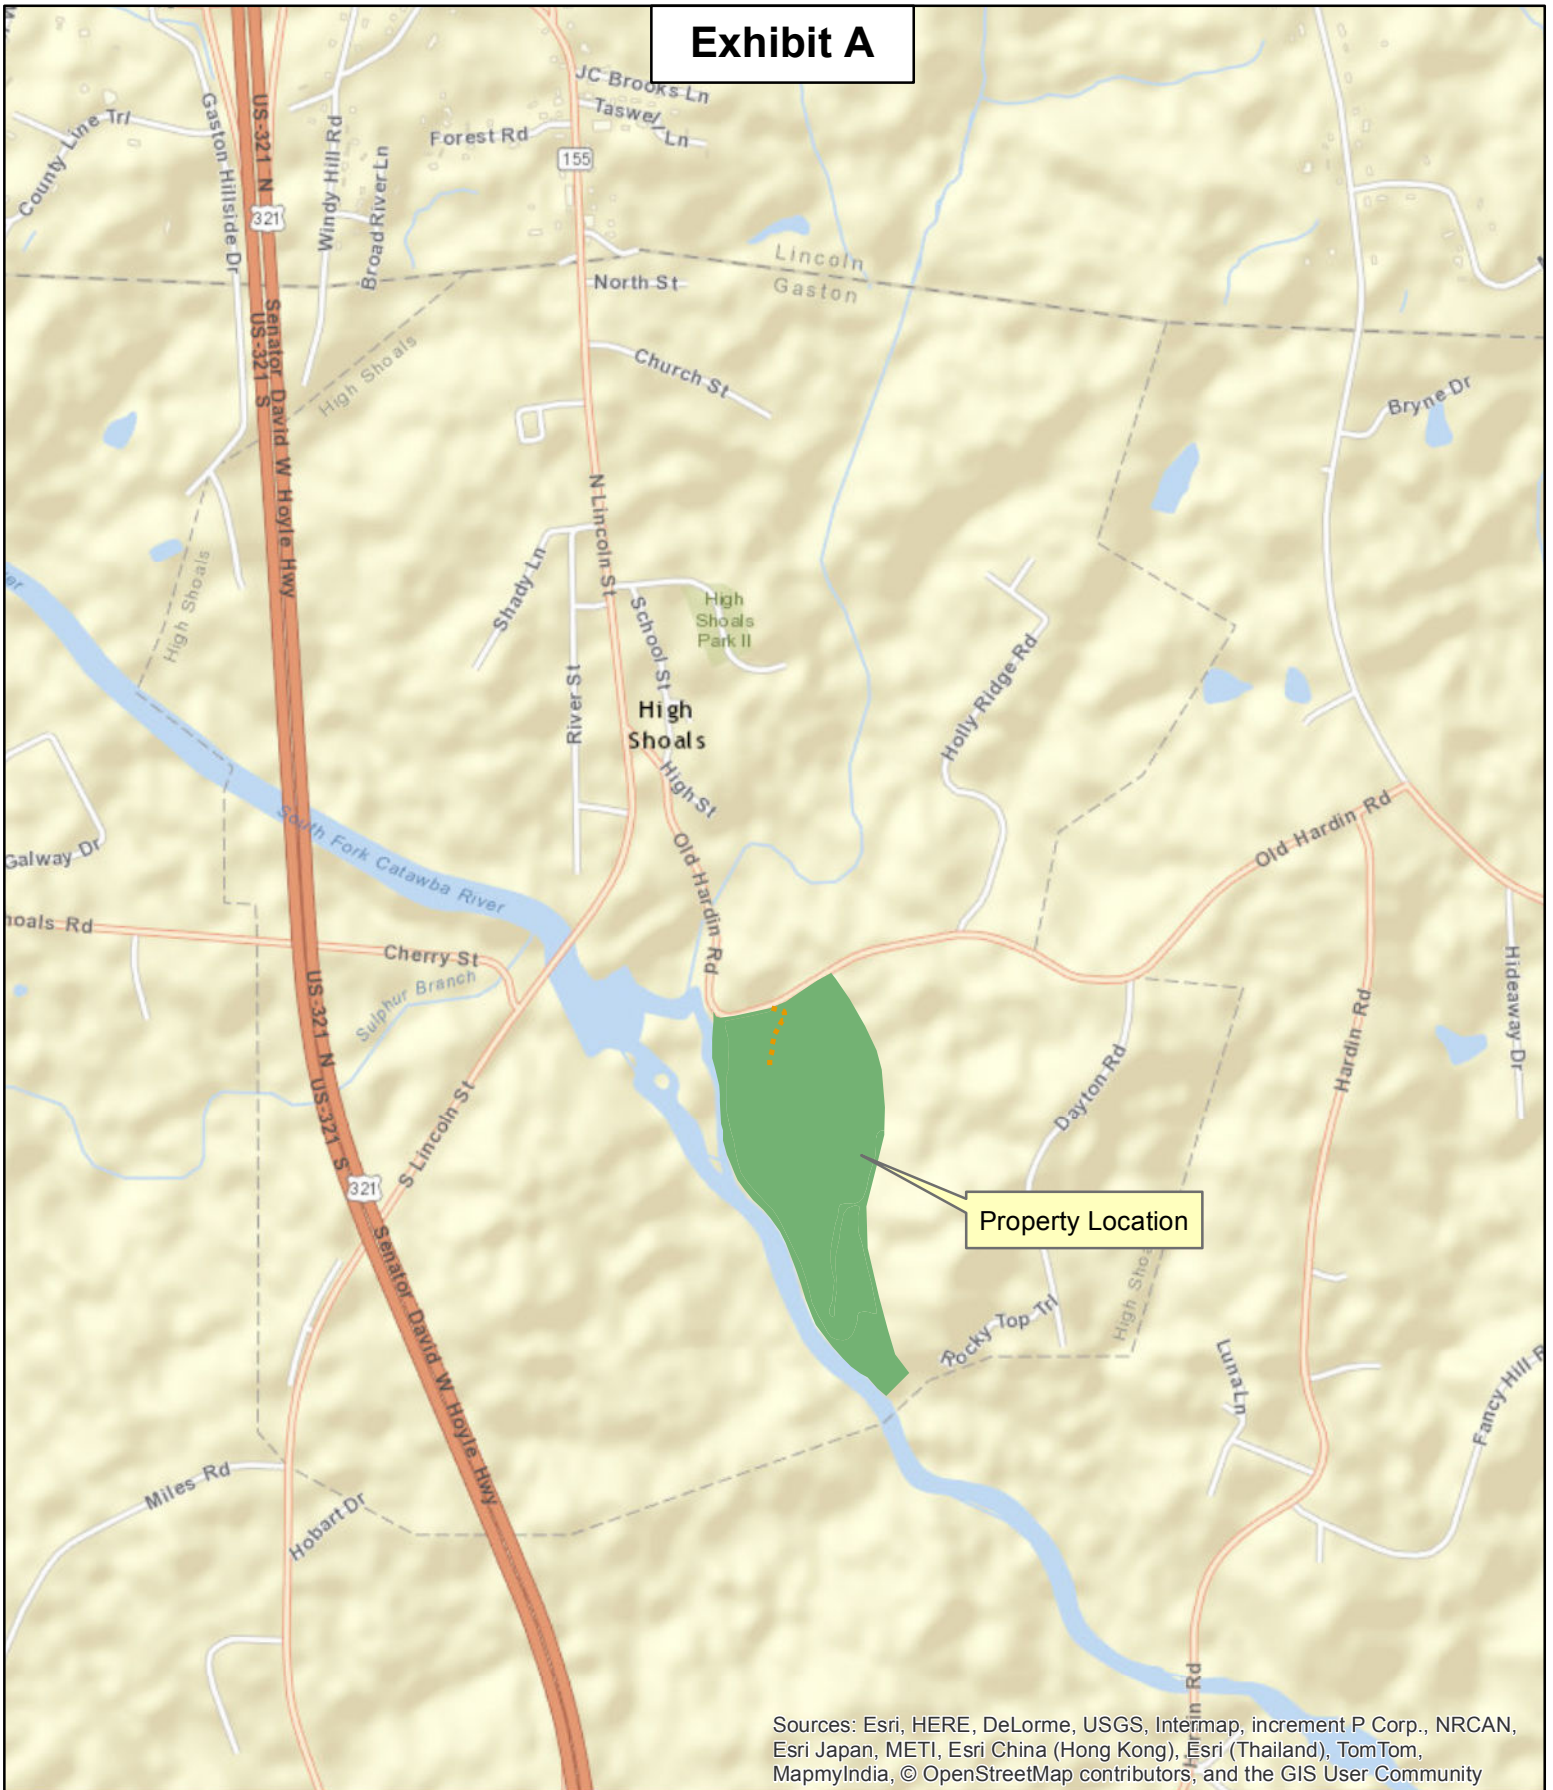

Exhibit A

Sources: Esri, HERE, DeLorme, USGS, Intermap, increment P Corp., NRCAN, Esri Japan, METI, Esri China (Hong Kong), Esri (Thailand), TomTom, MapmyIndia, © OpenStreetMap contributors, and the GIS User Community

Kiker Resource Management LLC does not guarantee map scale and accuracy, timber stand information, acreage estimates or any other information.

Location Map

High Shoals Tract
Gaston County, NC
4-30-2015