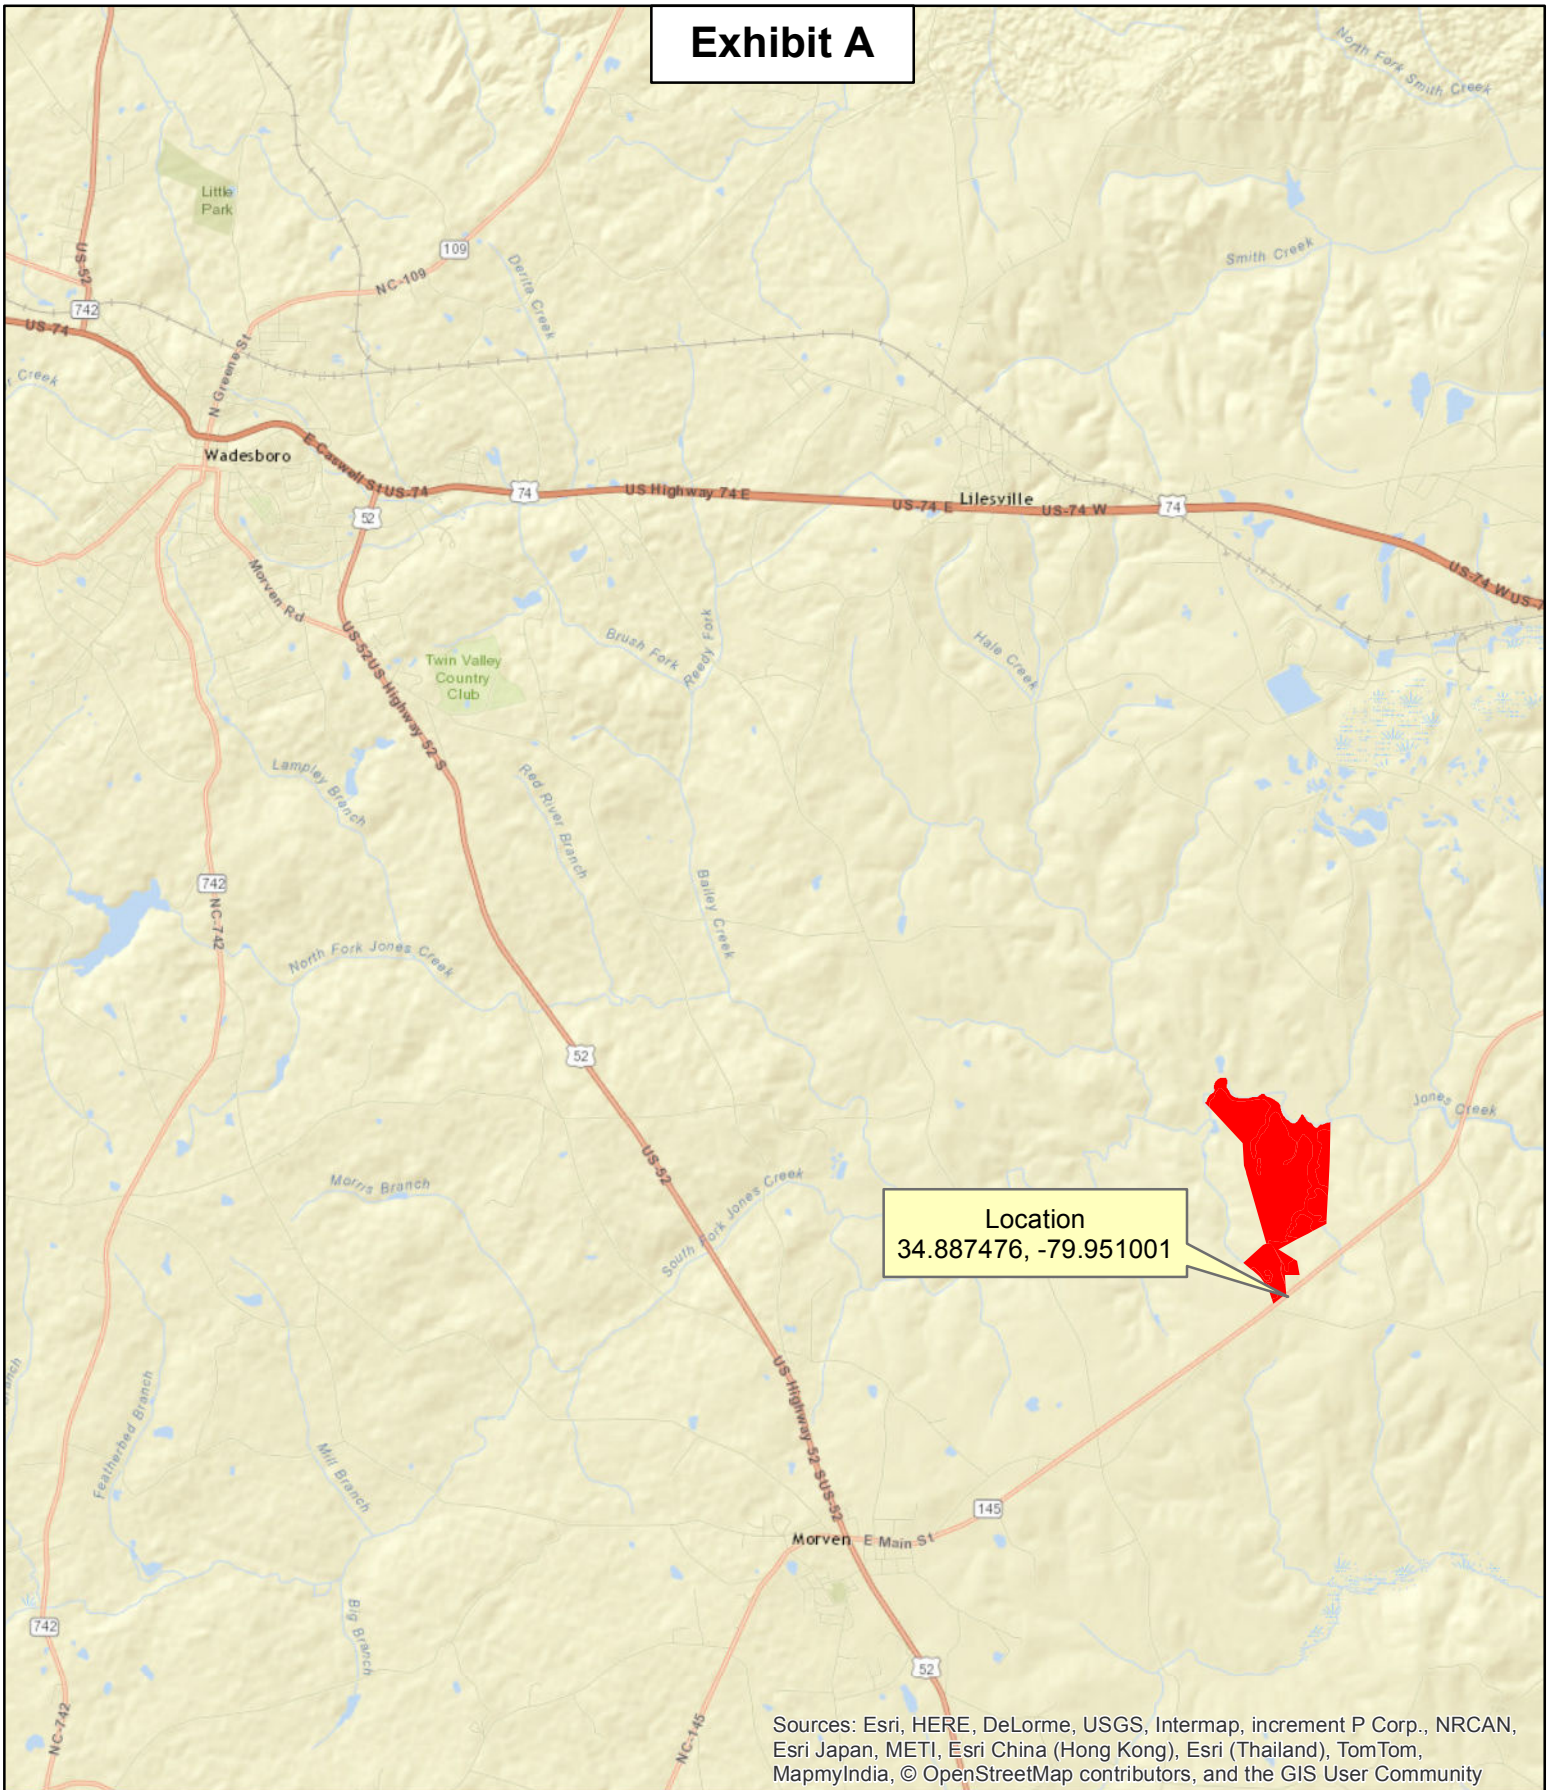

Exhibit A

Location
34.887476, -79.951001

Sources: Esri, HERE, DeLorme, USGS, Intermap, increment P Corp., NRCAN, Esri Japan, METI, Esri China (Hong Kong), Esri (Thailand), TomTom, MapmyIndia, © OpenStreetMap contributors, and the GIS User Community

Location Map

Hardison Tract
+/-385 acres
Anson County, NC
8-12-2015

Kiker Resource Management LLC does not guarantee map scale and accuracy, timber stand information, acreage estimates or any other information.